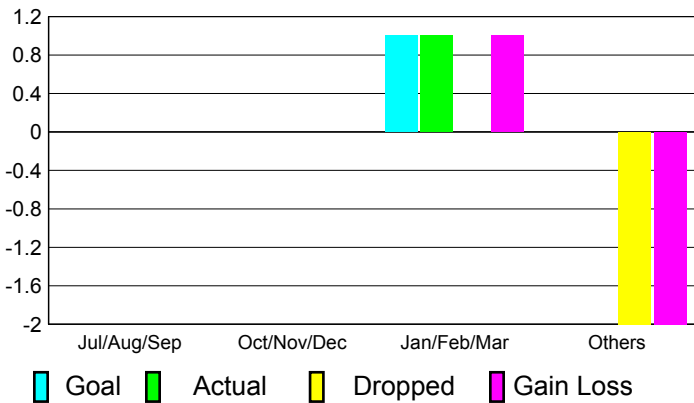

## CLUBS

**Club Results**  
2010-2011

**Clubs**  
2009-2010

Month	New Club Goal	Actual New Clubs	Actual Dropped Clubs	Gain/Loss of Clubs	Gain/Loss of Clubs
Jul/Aug/Sep	0	0	0	0	0
Oct/Nov/Dec	0	0	0	0	0
Jan/Feb/Mar	1	1	0	1	1
Apr/May/June	0	0	-2	-2	0
<b>Totals</b>	<b>1</b>	<b>1</b>	<b>-2</b>	<b>-1</b>	<b>1</b>

### Club Results 2010-2011

Goal, New, Dropped, Gain/Loss

### Comparison of Club Gain/Loss

Current Year Compared to the Previous Year