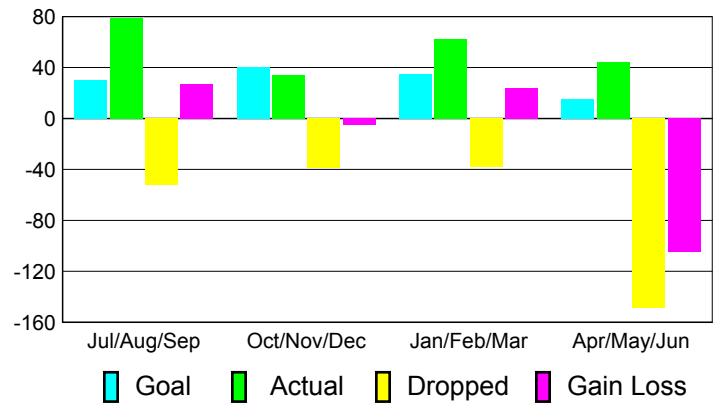

### YTD Status Quo Clubs 2010-2011

Status Quo Clubs Compared to Status Quo Members

## MEMBERSHIP

**Membership Results**  
2010-2011

**Membership**  
2009-2010

Month	Net Memb Goal	Actual New Memb	Actual Dropped Memb	Gain/Loss of Memb	Gain/Loss of Memb
Jul/Aug/Sep	30	79	-52	27	15
Oct/Nov/Dec	40	34	-39	-5	-17
Jan/Feb/Mar	35	62	-38	24	20
Apr/May/June	15	44	-149	-105	-66
<b>Totals</b>	<b>120</b>	<b>219</b>	<b>-278</b>	<b>-59</b>	<b>-48</b>

### Membership Results 2010-2011

Goal, New, Dropped, Gain/Loss

### Comparison of Membership Gain/Loss

Current Year Compared to the Previous Year